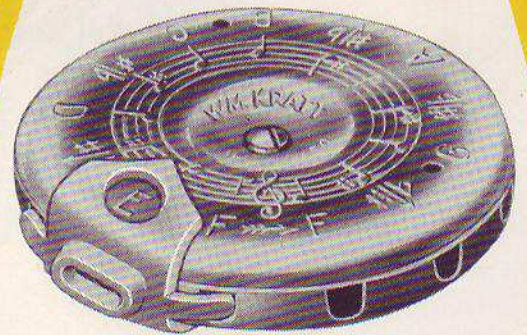

TOP VIEW

Made in U.S.A. by the Manufacturer of America's Finest Harmonicas and Pitch Instruments

WM. KRATT CO. • UNION, NEW JERSEY