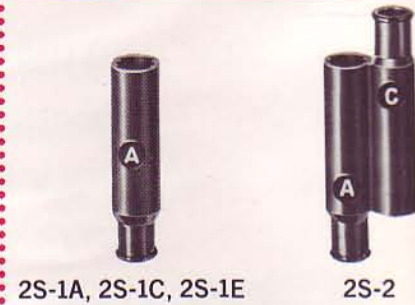

# "Sychrotone II"

Pitch Pipes Made in U.S.A.

- NEW Styling and Design!**
- NEW Ease in Tuning!**
- NEW Beaded Lip Mouthpieces!**
- NEW Dull Matte, Kid-Finish!**

Completely new design makes this new series, "Sychrotone II", a handsome successor to the popular "Sychrotone" line of pitch pipes. These great features and smart, new styling give the "Sychrotone II" Pitch Pipes the custom look, the custom feel and unexcelled ease of handling and performance. They come equipped with the famous Wm. Kratt hand tuned bronze reeds, of course.

2S-1A, 2S-1C, 2S-1E      2S-2

2S-3, 2S-4, 2S-5, 2S-6

2S-7, 2S-8

2S-9, 2S-10

Prices subject to change without notice.

**BRAND-NEW  
"SEE-THRU"  
CARRYING  
CASE**

Each "Sychrotone II" Pitch Pipe comes in its own smart-looking, sturdy plastic box. Helps to keep it sanitary and clean. Makes an attractive gift item.

KEY TO STYLE NUMBERS

1A. Single "A"      E. Ukulele "C" Notation "C G C E A"

**WM**

DISTRIBUTED BY: